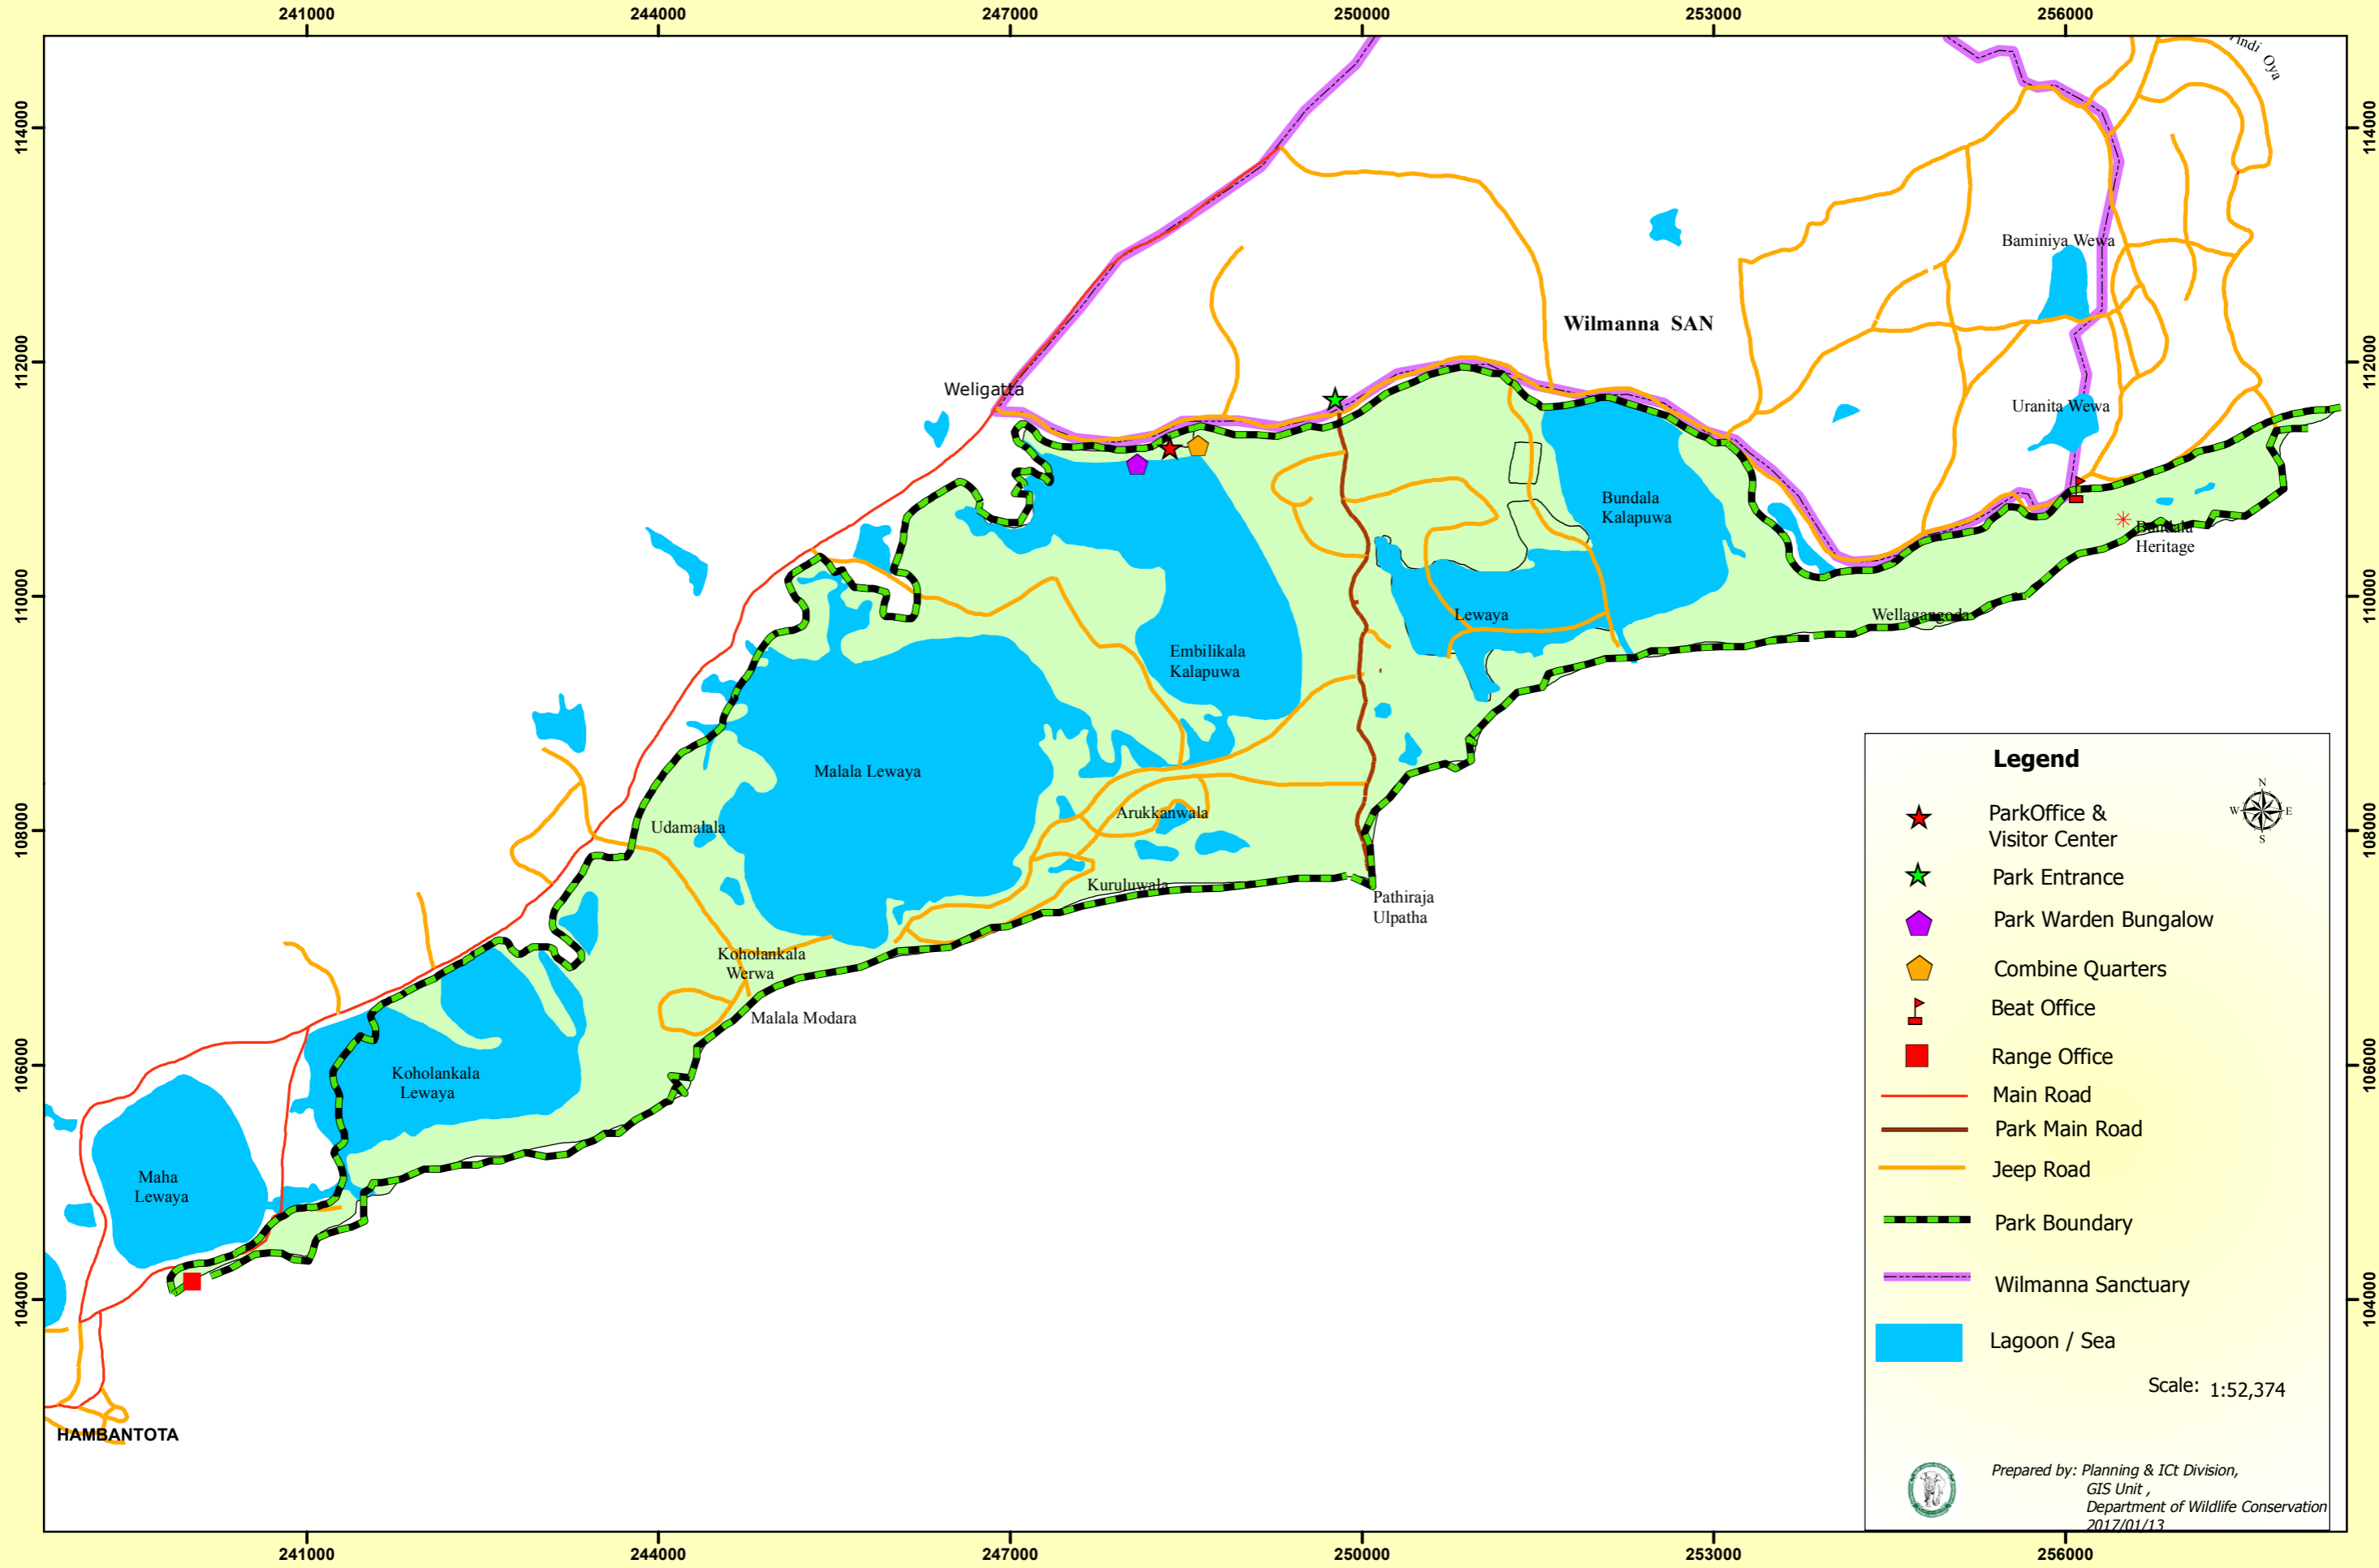

BUNDALA NATIONAL PARK

Legend

-  Park Office & Visitor Center
-  Park Entrance
-  Park Warden Bungalow
-  Combine Quarters
-  Beat Office
-  Range Office
-  Main Road
-  Park Main Road
-  Jeep Road
-  Park Boundary
-  Wilmanna Sanctuary
-  Lagoon / Sea

Scale: 1:52,374

Prepared by: Planning & ICT Division,
GIS Unit,
Department of Wildlife Conservation
2017/01/13